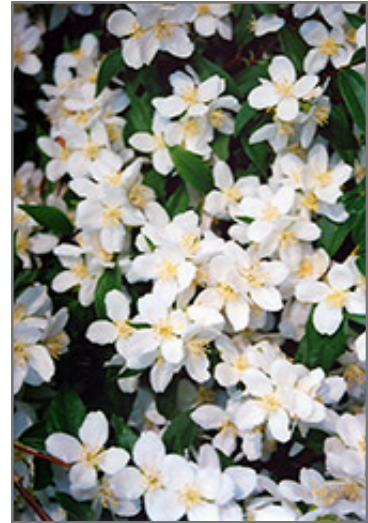

Galahad Mockorange

Philadelphus 'Galahad'

Height: 4 feet

Spread: 4 feet

Sunlight: ☐ ☒

Hardiness Zone: 3a

Description:

A compact, rounded shrub prized for its highly fragrant white blooms in early summer, fades into the background the rest of the year; use in conjunction with other plants that can take over the show in summer; very adaptable and hardy

Ornamental Features

Galahad Mockorange is smothered in stunning clusters of fragrant white flowers with yellow eyes at the ends of the branches in late spring. It has green deciduous foliage. The serrated oval leaves do not develop any appreciable fall colour.

Landscape Attributes

Galahad Mockorange is a multi-stemmed deciduous shrub with an upright spreading habit of growth. Its relatively coarse texture can be used to stand it apart from other landscape plants with finer foliage.

This is a relatively low maintenance shrub, and should only be pruned after flowering to avoid removing any of the current season's flowers. It has no significant negative characteristics.

Galahad Mockorange is recommended for the following landscape applications;

- Mass Planting
- Hedges/Screening
- General Garden Use

Galahad Mockorange flowers
Photo courtesy of NetPS Plant Finder