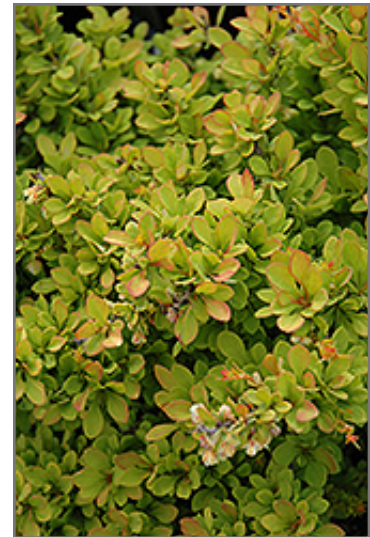

Sunsation Japanese Barberry foliage
Photo courtesy of NetPS Plant Finder

Serving City of Chestermere, the City of Calgary, City of Airdrie, Langdon, Rocky View County, Town of Strathmore, Wheatland County, and the surrounding area. We are located on the corner of Glenmore Trail S.E., 234011 Range Road 284 Rocky View County, Alberta, Canada

Let us help you select the plant material for your upcoming projects. Call us today (403) 234-9190!