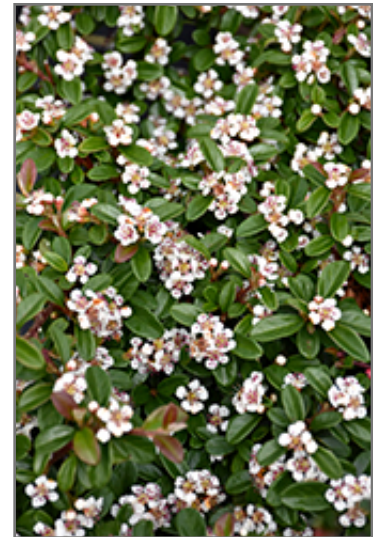

Coral Beauty Cotoneaster flowers
Photo courtesy of NetPS Plant Finder

Serving City of Chestermere, the City of Calgary, City of Airdrie, Langdon, Rocky View County, Town of Strathmore, Wheatland County, and the surrounding area. We are located on the corner of Glenmore Trail S.E., 234011 Range Road 284 Rocky View County, Alberta, Canada

Let us help you select the plant material for your upcoming projects. Call us today (403) 234-9190!