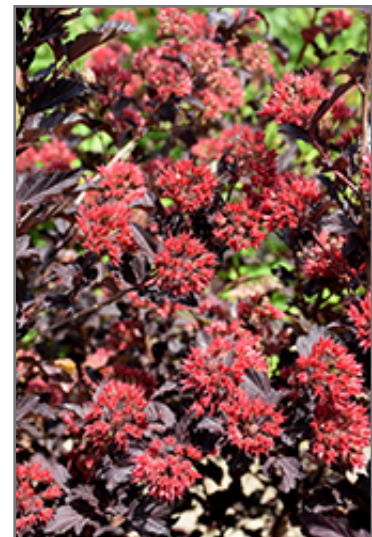

Center Glow Ninebark fruit
Photo courtesy of NetPS Plant Finder

Serving City of Chestermere, the City of Calgary, City of Airdrie, Langdon, Rocky View County, Town of Strathmore, Wheatland County, and the surrounding area. We are located on the corner of Glenmore Trail S.E., 234011 Range Road 284 Rocky View County, Alberta, Canada

Let us help you select the plant material for your upcoming projects. Call us today (403) 234-9190!