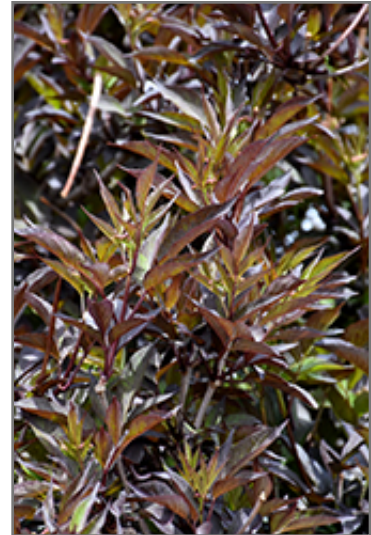

Black Beauty® Elder
Sambucus nigra 'Gerda'

Height: 12 feet

Spread: 8 feet

Sunlight: ☉ ●

Hardiness Zone: 4a

Other Names: Common Elder

Description:

A wonderful color contrast shrub, with compound dark purple foliage that borders on true black, against which the soft pink flowers definitely stand out, a true garden accent; grows into a relatively large shrub and spreads, so needs regular attention

Ornamental Features

Black Beauty Elder features showy clusters of fragrant shell pink flowers held atop the branches in early summer, which emerge from distinctive rose flower buds. It has attractive deep purple deciduous foliage. The serrated compound leaves are highly ornamental but do not develop any appreciable fall colour. The deep purple fruits are held in clusters in early fall.

Landscape Attributes

Black Beauty Elder is a multi-stemmed deciduous shrub with an upright spreading habit of growth. Its relatively coarse texture can be used to stand it apart from other landscape plants with finer foliage.

This is a high maintenance shrub that will require regular care and upkeep, and is best pruned in late winter once the threat of extreme cold has passed. It is a good choice for attracting birds to your yard. Gardeners should be aware of the following characteristic(s) that may warrant special consideration;

- Suckering

Black Beauty Elder is recommended for the following landscape applications;

Black Beauty Elder foliage
Photo courtesy of NetPS Plant Finder