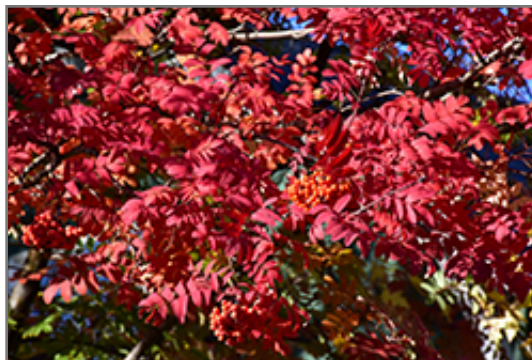

Showy Mountain Ash in fall
Photo courtesy of NetPS Plant Finder

Serving City of Chestermere, the City of Calgary, City of Airdrie, Langdon, Rocky View County, Town of Strathmore, Wheatland County, and the surrounding area. We are located on the corner of Glenmore Trail S.E., 234011 Range Road 284 Rocky View County, Alberta, Canada

Let us help you select the plant material for your upcoming projects. Call us today (403) 234-9190!