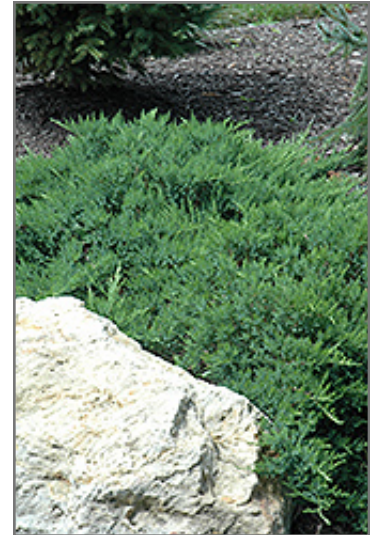

Broadmoor Juniper
Juniperus sabina 'Broadmoor'

Height: 24 inches

Spread: 8 feet

Sunlight: ☉

Hardiness Zone: 3b

Description:

A justifiably popular groundcover evergreen for garden use; low growing and wide spreading, attractive and soft dusty green foliage; excellent in massing and groupings or as a color groundcover

Landscape Attributes

Broadmoor Juniper is a multi-stemmed evergreen shrub with a ground-hugging habit of growth. It lends an extremely fine and delicate texture to the landscape composition which should be used to full effect.

- Mass Planting
- General Garden Use
- Groundcover

Planting & Growing

Broadmoor Juniper will grow to be about 24 inches tall at maturity, with a spread of 8 feet. It tends to fill out right to the ground and therefore doesn't necessarily require facer plants in front. It grows at a slow rate, and under ideal conditions can be expected to live for approximately 30 years.